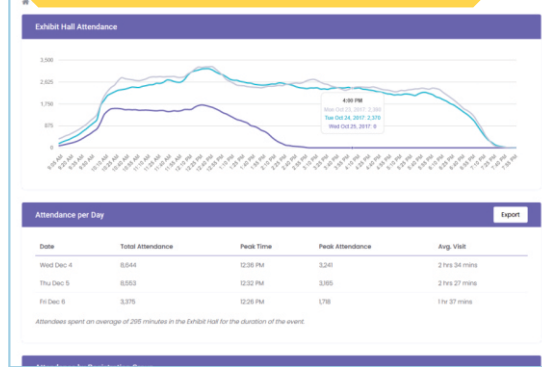

Suitable for sessions, exhibit halls, & receptions too!

View room levels at-a-glance

Room Occupancy Control Current Time: 3:52 PM

Room	Current Attendance	Sessions
Austin 2	20 / 90 (40.0%)	In Progress: Horizon Hatches the Egg Upcoming: None
Austin 5	Empty Room	In Progress: None Upcoming: Purchases in Bunches
Coast City	95 / 60 (61.7%)	In Progress: The King's Suits Upcoming: Bartholomew And The Daback
Dallas 6	41 / 162 (25.3%)	In Progress: The 500 Hats Of Bartholomew Customs Upcoming: EG5 - Post 1
Exhibit Hall	1285 / 2000 (64.3%)	In Progress: None Upcoming: Exhibit Hall - All Day
Fort Worth 6	95 / 144 (66.7%)	In Progress: Thinkick The Big Heated Moose Upcoming: The Cat In The Hat Song Book
Grapevine 1	26 / 70 (40.0%)	In Progress: If You Run The Zoo Upcoming: I Can Get 80 Signs Today! And Other Stories
Grapevine 3	27 / 60 (45.0%)	In Progress: Scrambled Eggs Super Upcoming: Car Drive Around
Grapevine A	334 / 328 (101.8%)	In Progress: Horizon Hatches A Wheel Upcoming: Fox In Socks
Grapevine B	27 / 292 (46.2%)	In Progress: On Beyond Zebra Upcoming: The Car
Grapevine C	95 / 90 (105.6%)	In Progress: If You Run The Circus Upcoming: Don't Ever Tell You How Lucky You Are!