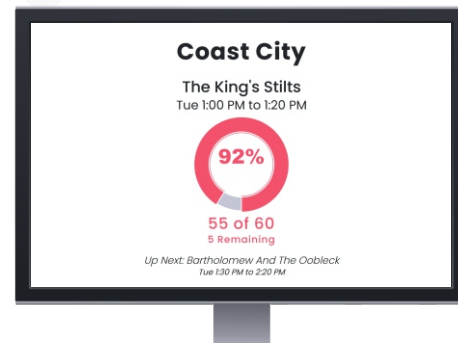

It's "All Hands On Deck" At Your Next Event

ExpoTools introduces a helping hand with new event tools designed to give you vital real-time data for managing your next event as we return to normal.

RFID ROOM OCCUPANCY CONTROL

ExpoTools is proud to announce our latest solution for your next event - **RFID Room Occupancy Control & Reports for Contact Tracing**

Monitor room levels, density, and space availability from behind the scenes through our online dashboard. Your room monitors and hosts can access their specific room information via desktop, tablet, or smartphone in real-time.

Based upon ExpoTools' proven passive RFID portals and using economical RFID tags, badges can be printed on-site or advance-mailed to attendees to further limit contact. Stand-alone portals are strategically placed at room entrances to monitor occupancy levels, session attendance and provide immediate or post-event contact tracing, if needed.

This solution also comes with our gold-standard check-in, attendance and CPE credit reports. Call or email us today to learn more about the **ExpoTools Room Occupancy Control Solutions**.