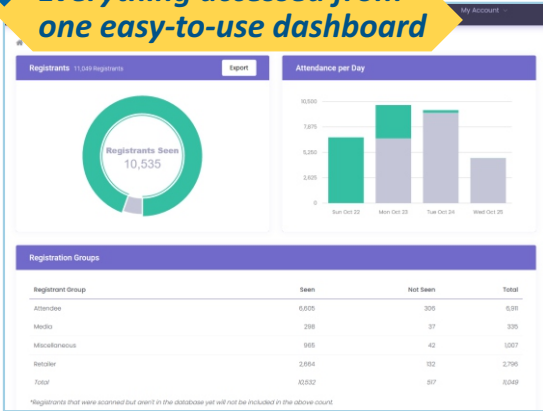

RFID Online Portal & ExpoLight Conference Application

- ◆ At-A-Glance real-time event information
- ◆ Interfaces with ExpoLight Conference application
- ◆ Complete CPE credit tracking along with safety functions
- ◆ Attendees can see their credits in real-time
- ◆ Third party integration via APIs

ExpoTools USA Inc. 1-866-229-8470
www.expoToolsusa.com sales@expoToolsusa.com

RFID ROOM OCCUPANCY CONTROL

Simple setup, fully brandable

At-the-door information displays

Everything accessed from one easy-to-use dashboard

Suitable for sessions, exhibit halls, & receptions too!

View room levels at-a-glance

Room Occupancy Control Current Time: 3:52 PM

Room	Current Attendance	Sessions
Austin 2	20 / 90 (40.0%)	In Progress: Horizon Hatches the Egg Upcoming: None
Austin 5	Empty Room	In Progress: None Upcoming: Purchases in Bunches
Coast City	95 / 60 (61.7%)	In Progress: The King's Suits Upcoming: Bartholomew And The Daback
Dallas 6	41 / 162 (25.3%)	In Progress: The 500 Hats Of Bartholomew Customs Upcoming: EG5 - Post 1
Exhibit Hall	1285 / 2000 (64.3%)	In Progress: None Upcoming: Exhibit Hall - All Day
Fort Worth 6	95 / 144 (66.7%)	In Progress: Thinkick The Big Heated Moose Upcoming: The Cat In The Hat Song Book
Grapevine 1	26 / 70 (40.0%)	In Progress: If You Run The Zoo Upcoming: I Can Get 80 Signs Today! And Other Stories
Grapevine 3	27 / 60 (45.0%)	In Progress: Scrambled Eggs Super Upcoming: Car Drive Around
Grapevine A	334 / 328 (101.8%)	In Progress: Horizon Hatches A Wheel Upcoming: Fox In Socks
Grapevine B	27 / 292 (46.2%)	In Progress: On Beyond Zebra Upcoming: The Car
Grapevine C	95 / 90 (105.6%)	In Progress: If You Run The Circus Upcoming: Don't Ever Tell You How Lucky You Are!